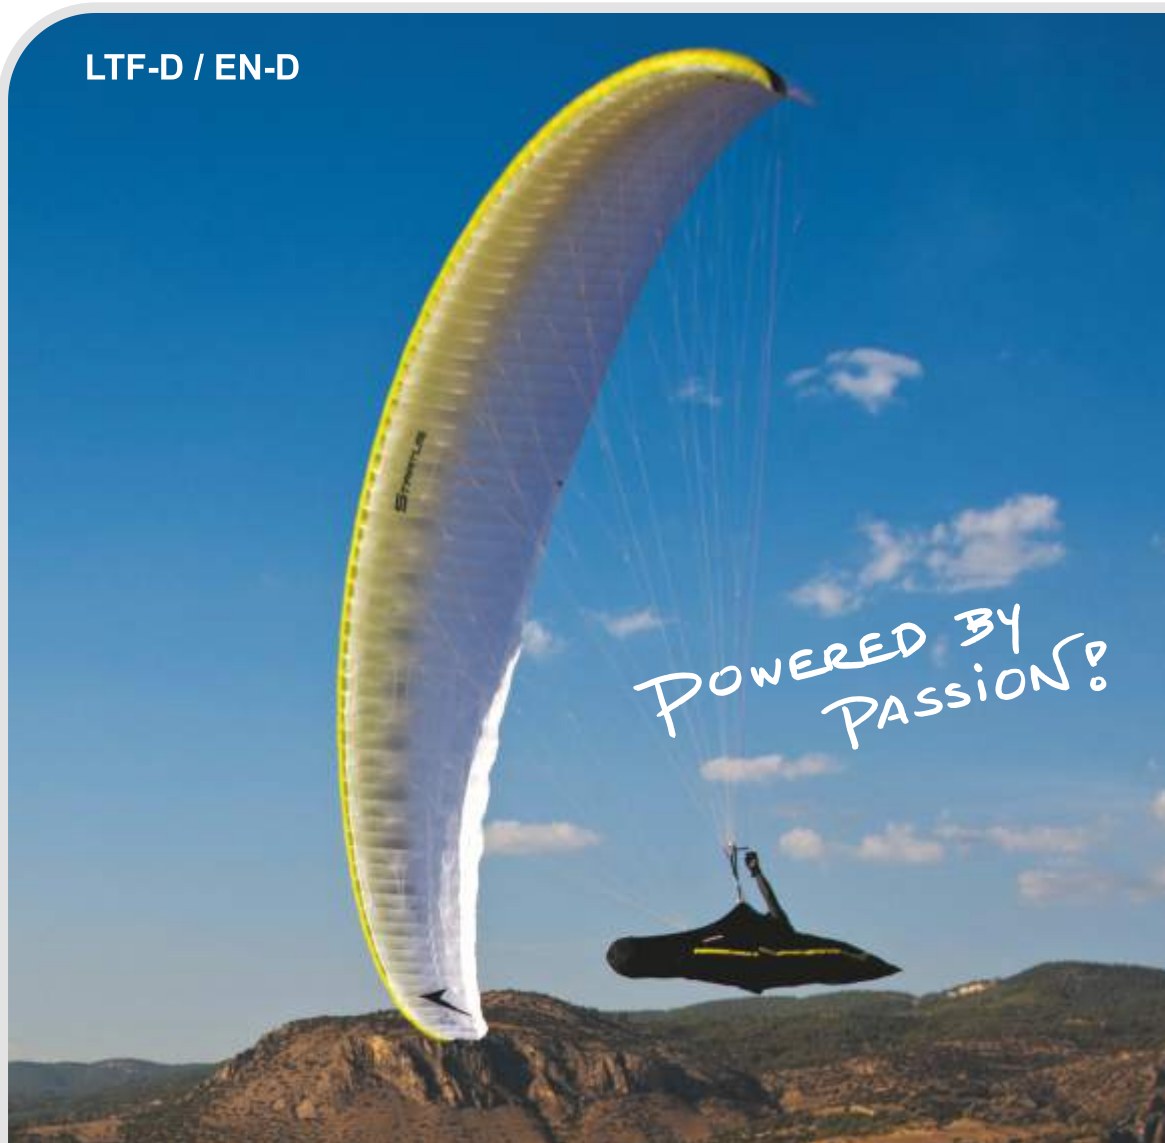

STRATUS 8

...SHIFTING YOUR LIMITS!

LTF-D / EN-D

Fotos: M.Scheel / azoom.ch

STRATUS 8	22	23	24	25	26
Certification Zulassung Omologazione	LTF-D EN-D	LTF-D EN-D	LTF-D EN-D	LTF-D EN-D	Nein
Take off weight Startgewicht (kg)	min. 80	90	100	110	120
Peso pilota con attrezzatura (kg)	max. 95	105	115	125	135
Cells Zellen Numero di celle	75	75	75	75	75
Wing area Flügelfläche (m²) Superficie piana (m²)	26	27	27,8	28,5	29,5
Wing area projected Flügelfläche projiziert (m²) Superficie proiettata (m²)	21,77	22,61	23,23	23,86	24,70
Wing span Spannweite (m) Apertura Alare (m)	13,87	14,13	14,33	14,52	14,77
Projected wing span Spannweite projiziert (m) Apertura Alare proiettata (m)	10,78	10,97	11,12	11,27	11,47
Aspect ratio Streckung Allungamento	7,4	7,4	7,4	7,4	7,4
Projected aspect ratio Streckung projiziert Allungamento proiettato	5,32	5,32	5,32	5,32	5,32
Canopy weight Schirmgewicht (kg) Peso della vela (kg)		6,6	6,8	7,0	
Min. sink rate Min. Sinkgeschwindigkeit (m/s) Tasso di caduta (m/s)	1	1	1	1	1
Max speed Max. Geschwindigkeit (km/h) Velocità max (km/h)	55	55	55	55	55
Trim speed Trimmgeschwindigkeit (km/h) Velocità di base (km/h)	39	39	39	39	39

Änderungen vorbehalten

info@swing.de
Tel.: +49 (0) 8141 327 78 88
Fax.: +49 (0) 8141 327 78 70

standard colour

Race